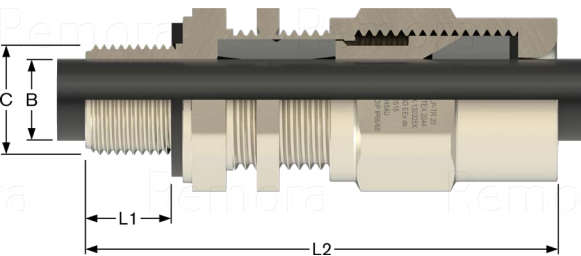

- For indoor and outdoor use in Group I, II, III. Zone 1, 2, 21 & 22 underground mines.
- Two-part handling, no loose parts.
- Factory fitted captive elastomeric seals for *Built In Safety™*.
- Extra tough outer gripper seal.
- Precision manufactured from high quality brass.
- Supplied complete with IP sealing washer.

CML 16 ATEX 1001X EN 60079-0, EN60079-1, EN60079-7, EN 60079-31
CML 16 ATEX 4002X EN 60079-0, EN 60079-15
MASC MS/13-028X SANS/IEC 60079-0, SANS/IEC 60079-1
SANS/IEC 60079-7, SANS/IEC 60079-15
SANS/IEC 60079-31,
SANS/IEC 60529, SANS 808

Protection: IP66 / IP68 (2m) IEC 60529

Temperature Range: -60°C to 100°C

Material (Gland): Brass / Nickel Plated Brass

Material (Seal): Thermoset Elastomer

Code	Reference		Cable OD (B)		Gland Length (L2)	Thread Entry (C)	Length (L1)	A/F	A/C
	Size		Min	Max					
052416A	00 - 16ss		3.0	8.0	61.0	M16 x 1.5	15.0	25.0	28.0
052400A	00 - 20ss		3.0	8.0	61.0	M20 x 1.5	15.0	25.0	28.0
0524-0A	0 - 20s		8.0	11.5	61.0	M20 x 1.5	15.0	25.0	28.0
052401A	1 - 20		11.5	14.0	63.0	M20 x 1.5	15.0	27.0	30.0
052402A	2 - 25		14.0	20.2	75.0	M25 x 1.5	15.0	40.0	45.0
052403A	3 - 32		20.0	26.5	91.0	M32 x 1.5	15.0	45.0	51.0
052404A	4 - 40		26.5	34.0	104.0	M40 x 1.5	20.0	55.0	62.0
052455A	5s - 50s		34.0	38.0	110.0	M50 x 1.5	20.0	70.0	79.0
052405A	5 - 50		38.0	44.5	110.0	M50 x 1.5	20.0	70.0	79.0
052465A	6s - 63s		44.5	50.0	116.0	M63 x 1.5	20.0	85.0	96.0
052406A	6 - 63		50.0	56.0	116.0	M63 x 1.5	20.0	85.0	96.0
052407A	7 - 75		56.0	65.0	125.0	M75 x 1.5	20.0	96.0	108.0