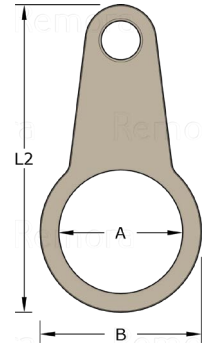

Brass Earth Tags

Temperature Range: -60°C to 200°C

Material: Brass BS 2874 CZ108 HH

Finish: Plain Brass or Nickel Plated

Metric

Brass	Nickel Plated Brass					
Code	Code	Gland Entry	ID (A)	OD (B)	Length (L2)	Bolt Hole
ET16	NPET16	M16	16.3	25.4	49.3	M6
ET1	NPET1	M20	20.3	27.0	53.4	M6
ET2	NPET2	M25	25.3	35.0	59.4	M6
ET3	NPET3	M32	32.3	45.2	77.0	M12
ET4	NPET4	M40	40.3	53.7	88.7	M13
ET5	NPET5	M50	50.5	65.2	111.0	M13
ET6	NPET6	M63	63.3	82.6	128.6	M13
ET7	NPET7	M75	76.5	95.4	141.0	M13

NPT

Brass	Nickel Plated Brass					
Code	Code	Gland Entry	ID (A)	OD (B)	Length (L2)	Bolt Hole
ET050NPT	NPET050NPT	½" NPT	21.3	27.7	53.4	M6
ET075NPT	NPET075NPT	¾" NPT	26.8	35.0	59.4	M6
ET100NPT	NPET100NPT	1" NPT	33.3	45.2	77.0	M12
ET125NPT	NPET125NPT	1¼" NPT	42.8	53.7	88.7	M12
ET150NPT	NPET150NPT	1½" NPT	48.9	65.2	111.0	M13
ET200NPT	NPET200NPT	2" NPT	62.0	82.6	128.6	M13
ET250NPT	NPET250NPT	2½" NPT	74.0	95.4	141.0	M13
ET300NPT	NPET300NPT	3" NPT	90.0	108.0	156.0	M13
ET350NPT	NPET350NPT	3½" NPT	102.2	127.0	190.0	M13

Stainless Steel Earth Tags

Temperature Range: -100°C to 400°C

Material: 316 (A4) Stainless Steel

Metric

Code	Gland Entry	ID (A)	OD (B)	Length (L2)	Bolt Hole
SSET16	M16	16.3	25.4	49.3	M6
SSET1	M20	20.3	27.0	53.4	M6
SSET2	M25	25.3	35.0	59.4	M6
SSET3	M32	32.3	45.2	77.0	M12
SSET4	M40	40.3	53.7	88.7	M13
SSET5	M50	50.5	65.2	111.0	M13
SSET6	M63	63.3	82.6	128.6	M13
SSET7	M75	76.5	95.4	141.0	M13

NPT

Code	Gland Entry	ID (A)	OD (B)	Length (L2)	Bolt Hole
SSET050NPT	½" NPT	21.3	27.7	53.4	M6
SSET075NPT	¾" NPT	26.8	35.0	59.4	M6
SSET100NPT	1" NPT	33.3	45.2	77.0	M12
SSET125NPT	1¼" NPT	41.8	53.7	88.7	M12
SSET150NPT	1½" NPT	48.9	65.2	111.0	M13
SSET200NPT	2" NPT	62.0	82.6	128.6	M13
SSET250NPT	2½" NPT	74.0	95.4	141.0	M13
SSET300NPT	3" NPT	90.0	108.0	156.0	M13
SSET350NPT	3½" NPT	102.2	127.0	190.0	M13