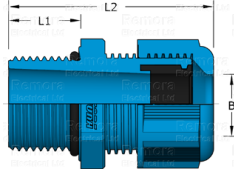

Device Group: II

Category: 2 and 3

Atmosphere: G/D

Zone: 1, 2 - 21, 22 with flatseal

Temperature Range: -40°C to 100°C (static)

Material (Gland): PA (Nylon) UL 94

Protection: IP66 / IP68

Code	Cable Range (B)		Entry Thread		Gland	
	Min	Max	Size	Length (L1)	Length (L2)	A/F
GripLoc-EX-M12-BL	3.0	6.5	M12 x 1.5	8.0	29.0	15.0
GripLoc-EX-M16-BL	4.0	8.0	M16 x 1.5	8.0	30.0	19.0
GripLoc-EX-M20-BL	6.0	12.0	M20 x 1.5	9.0	36.0	24.0
GripLoc-EX-M20-BL	10.0	14.0	M20 x 1.5	9.0	37.0	27.0
GripLoc-EX-M25-BL	13.0	18.0	M25 x 1.5	11.0	42.0	33.0
GripLoc-EX-M32-BL	18.0	25.0	M32 x 1.5	11.0	50.0	42.0
GripLoc-EX-M40-BL	22.0	32.0	M40 x 1.5	13.0	61.0	53.0
GripLoc-EX-M50-BL	32.0	38.0	M50 x 1.5	13.0	62.0	60.0
GripLoc-EX-M63-BL	35.0	44.0	M63 x 1.5	14.0	63.0	68.0

Nylon ATEX Exe Glands™ Metric - Long Thread - Blue

- ATEX Exe Metric range of nylon cable glands.
 - For Hazardous Locations
- Standards:** EN 60079-0, EN 60079-7 EN 61241-0, EN 61241-1

Device Group: II

Category: 2 and 3

Atmosphere: G/D

Zone: 1, 2 - 21, 22 with flatseal

Temperature Range: -40°C to 100°C (static)

Material (Gland): PA (Nylon) UL 94

Protection: IP66 / IP68

Code	Cable Range (B)		Entry Thread		Gland	
	Min	Max	Size	Length (L1)	Length (L2)	A/F
GripLoc-EX-LT-M12-BL	3.0	6.5	M12 x 1.5	15.0	36.0	15.0
GripLoc-EX-LT-M16-BL	4.0	8.0	M16 x 1.5	15.0	37.0	19.0
GripLoc-EX-LT-M20-BL	6.0	12.0	M20 x 1.5	15.0	42.0	24.0
GripLoc-EX-LT-M20-BL	10.0	14.0	M20 x 1.5	15.0	43.0	27.0
GripLoc-EX-LT-M25-BL	13.0	18.0	M25 x 1.5	15.0	46.0	33.0
GripLoc-EX-LT-M32-BL	18.0	25.0	M32 x 1.5	15.0	54.0	42.0
GripLoc-EX-LT-M40-BL	22.0	32.0	M40 x 1.5	18.0	66.0	53.0
GripLoc-EX-LT-M50-BL	32.0	38.0	M50 x 1.5	18.0	67.0	60.0
GripLoc-EX-LT-M63-BL	35.0	44.0	M63 x 1.5	18.0	67.0	68.0