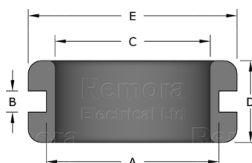

Open		Dimensions					Colour
Code	Description	(A)	(B)	(C)	(D)	(E)	
OG12	Wiring Grommet 12mm	12.3	1.6	9.5	6.4	16.2	Black
OG16	Wiring Grommet 16mm	15.8	1.6	12.0	5.9	19.0	Black
OG20	Wiring Grommet 20mm	20.2	1.6	15.8	6.2	23.0	Black
OG25	Wiring Grommet 25mm	25.0	1.6	19.5	7.3	29.2	Black
OG32	Wiring Grommet 32mm	31.0	1.6	24.0	8.0	38.1	Black
OG38	Wiring Grommet 38mm	37.4	1.6	31.5	9.5	46.0	Black
OG50	Wiring Grommet 50mm	50.5	1.6	44.5	11.1	60.3	Black

Open		Dimensions					Colour
Code	Description	(A)	(B)	(C)	(D)	(E)	
FFG20	Fast-Fit Wiring Grommet 20mm	20.2	1.6	15.8	6.2	23.0	Black

Closed PVC Grommets

- Low cost protection for wires and cables passing through metal panels
- Quick and easy to install

Hardness: 48 to 55 Shore A

Material: PVC

Colour: Black