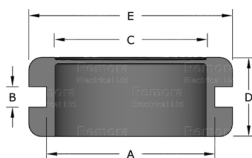

Closed		Dimensions					Colour
Code	Description	(A)	(B)	(C)	(D)	(E)	
CG12	Wiring Grommet 12mm	12.3	1.6	9.5	6.4	16.2	Black
CG16	Wiring Grommet 16mm	15.8	1.6	12.0	5.9	19.0	Black
CG20	Wiring Grommet 20mm	20.2	1.6	15.8	6.2	24.2	Black
CG25	Wiring Grommet 25mm	25.0	1.6	19.5	7.3	29.2	Black
CG32	Wiring Grommet 32mm	31.0	1.6	24.0	8.0	38.1	Black
CG38	Wiring Grommet 38mm	37.4	1.6	31.5	9.5	44.4	Black
CG50	Wiring Grommet 50mm	50.5	1.6	44.5	11.1	57.2	Black